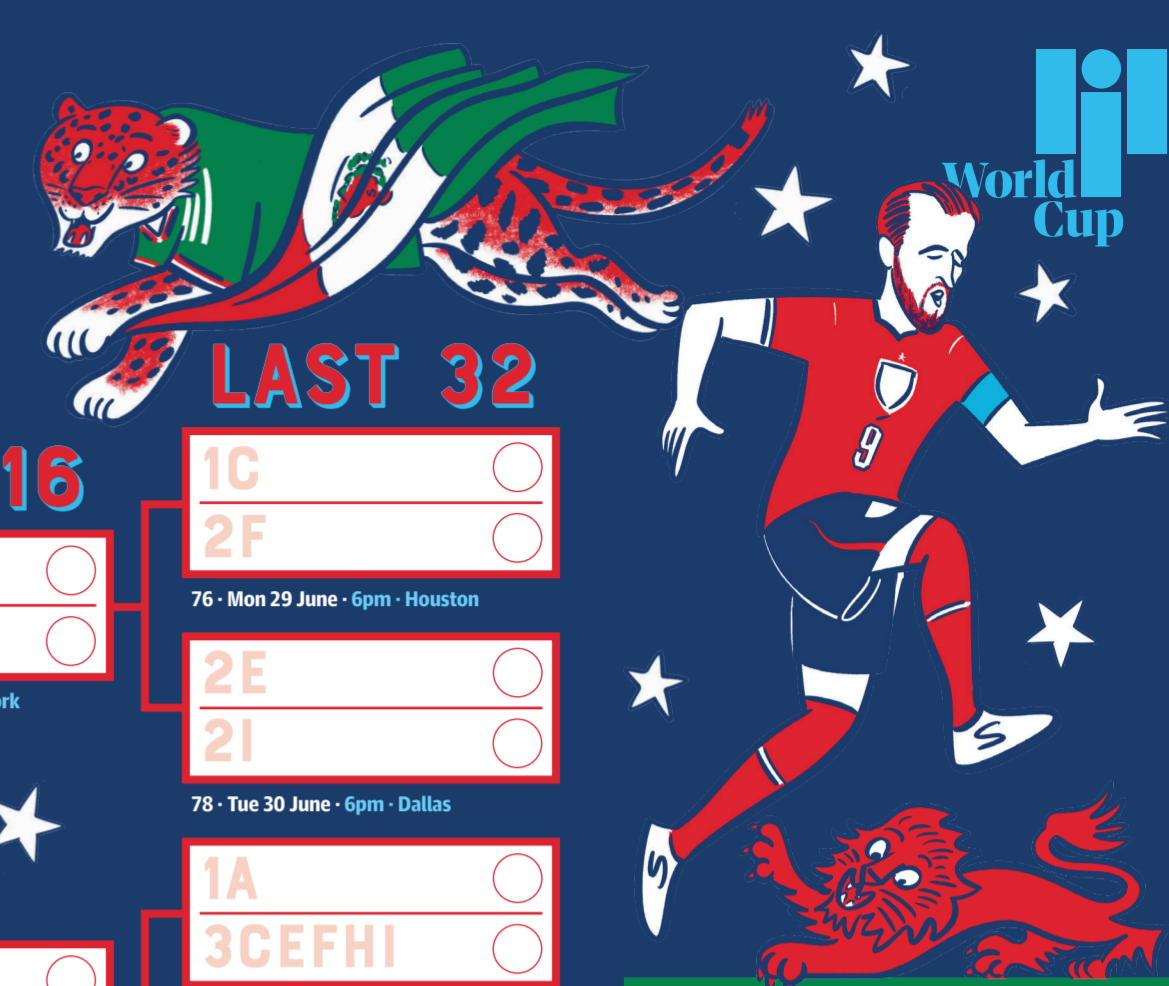

World Cup 2026

GROUP A

MEXICO v SOUTH AFRICA	<input type="radio"/>	<input type="radio"/>
Thu 11 June - ITV 8pm - Mexico City		
SOUTH KOREA v CZECHIA	<input type="radio"/>	<input type="radio"/>
Fri 12 June - ITV 3am - Guadalajara		
CZECHIA v SOUTH AFRICA	<input type="radio"/>	<input type="radio"/>
Thu 18 June - BBC 5pm - Atlanta		
MEXICO v SOUTH KOREA	<input type="radio"/>	<input type="radio"/>
Fri 19 June - BBC 2am - Guadalajara		
CZECHIA v MEXICO	<input type="radio"/>	<input type="radio"/>
Thu 25 June - BBC 2am - Mexico City		
SOUTH AFRICA v SOUTH KOREA	<input type="radio"/>	<input type="radio"/>
Thu 25 June - BBC 2am - Monterrey		