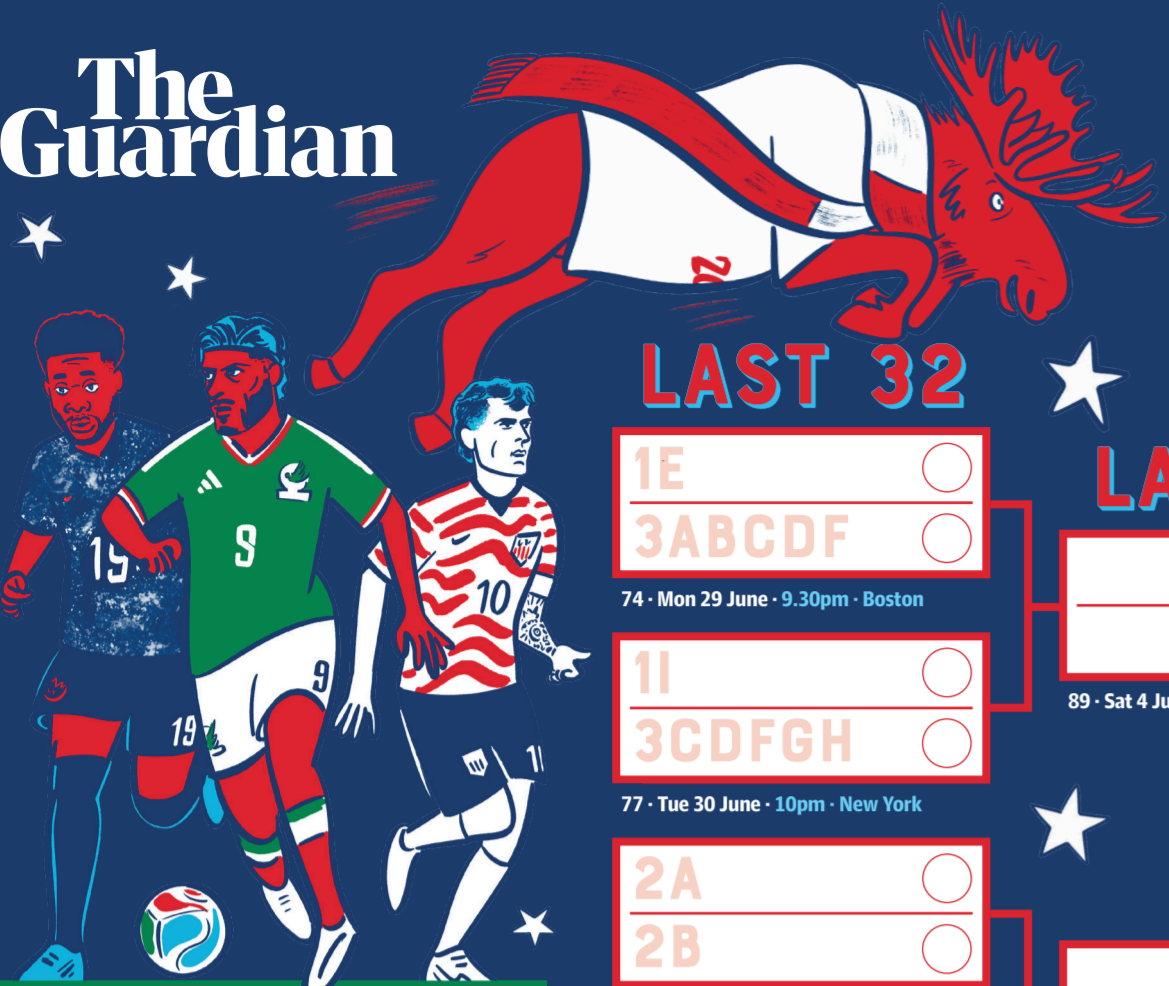

World Cup 2026

GROUP A

MEXICO v SOUTH AFRICA	<input type="radio"/>	<input type="radio"/>
Thu 11 June - ITV 8pm - Mexico City		
SOUTH KOREA v CZECHIA	<input type="radio"/>	<input type="radio"/>
Fri 12 June - ITV 3am - Guadalajara		
CZECHIA v SOUTH AFRICA	<input type="radio"/>	<input type="radio"/>
Thu 18 June - BBC 5pm - Atlanta		
MEXICO v SOUTH KOREA	<input type="radio"/>	<input type="radio"/>
Fri 19 June - BBC 2am - Guadalajara		
CZECHIA v MEXICO	<input type="radio"/>	<input type="radio"/>
Thu 25 June - BBC 2am - Mexico City		
SOUTH AFRICA v SOUTH KOREA	<input type="radio"/>	<input type="radio"/>
Thu 25 June - BBC 2am - Monterrey		